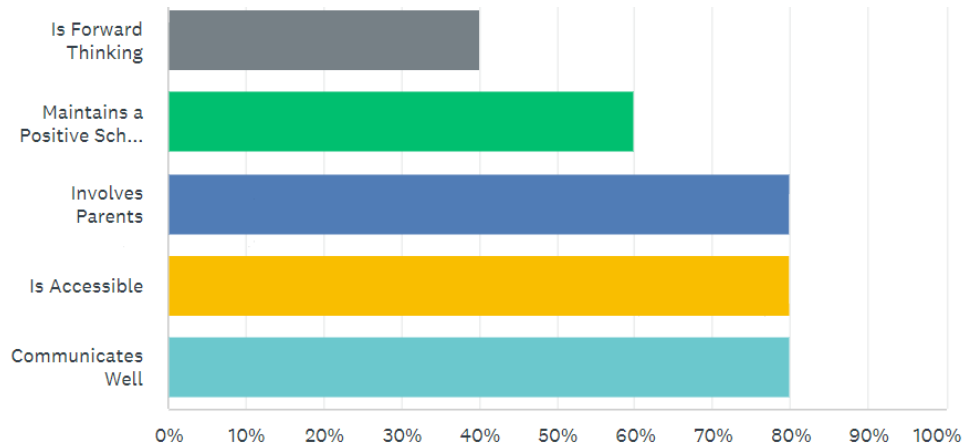

2 were submitted by parents and community members

_____ were submitted by students (high schools only)

The data trends indicate that the Magnolia Elementary School greater community indicated that the five most important leadership skills and characteristic attributes are as follows in rank order.

All information collected will be used by district leadership to identify the most appropriate school leader whose skill set, dispositions and experiences are a direct match with the needs expressed by the entire school community.

Top Five Attributes:

► **Communicates Well** ► **Is Accessible** ► **Involves Parents** ► **Maintains a Positive School Culture** ► **Is Forward Thinking**

**Denotes repeated comment.*

**Denotes repeated comment.*